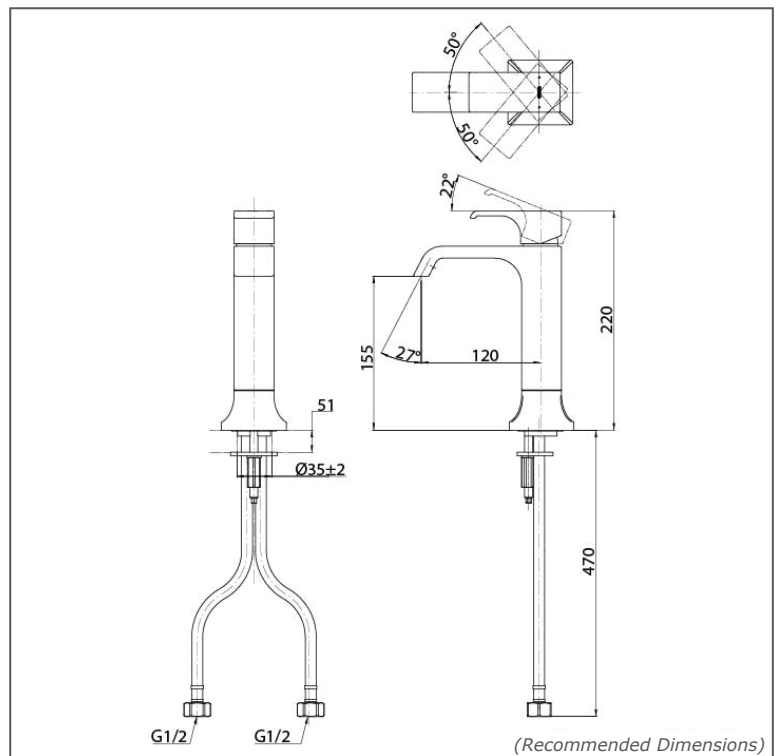

TOTO Faucets

GC SERIES

TLG08304B

red dot award 2019
winner

FEATURES

- Breadth and symbolism of classic design in a contemporary form
- Elegant design that stood the test of time while transitioning to a modern design that reflects the present day
- Easy Installation and Usage
- Long lasting, COMFORT GLIDE mechanism for a smooth operation

SPECIFICATIONS

- Finish : Chrome
- Material : Brass
- Water Pressure : 0.25MPa~0.75MPa

PARTS DESCRIPTION

- TLG08304B : Single Lever Washbasin Faucet (w/o Pop-up Waste)

TLG08304B

Please consult TOTO representative for more details.

All rights reserved by TOTO including but not limited to Improve & Change of Product Design, Specs or Availability at any time without prior notice.

Flow Rate

TLG08304V_V1

Please consult TOTO representative for more details.