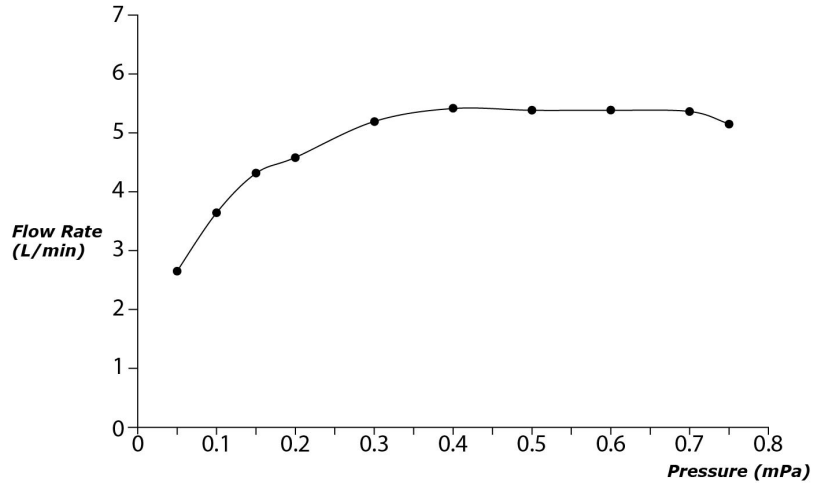

SPECIFICATIONS

- Finish : Chrome
- Material : Brass
- Water Pressure : 0.25MPa~0.75MPa

PARTS DESCRIPTION

- TLG08304B : Single Lever Washbasin Faucet (w/o Pop-up Waste)

TLG08304B

Please consult TOTO representative for more details.

All rights reserved by TOTO including but not limited to Improve & Change of Product Design, Specs or Availability at any time without prior notice.

Flow Rate

TLG08304V_V1

Please consult TOTO representative for more details.